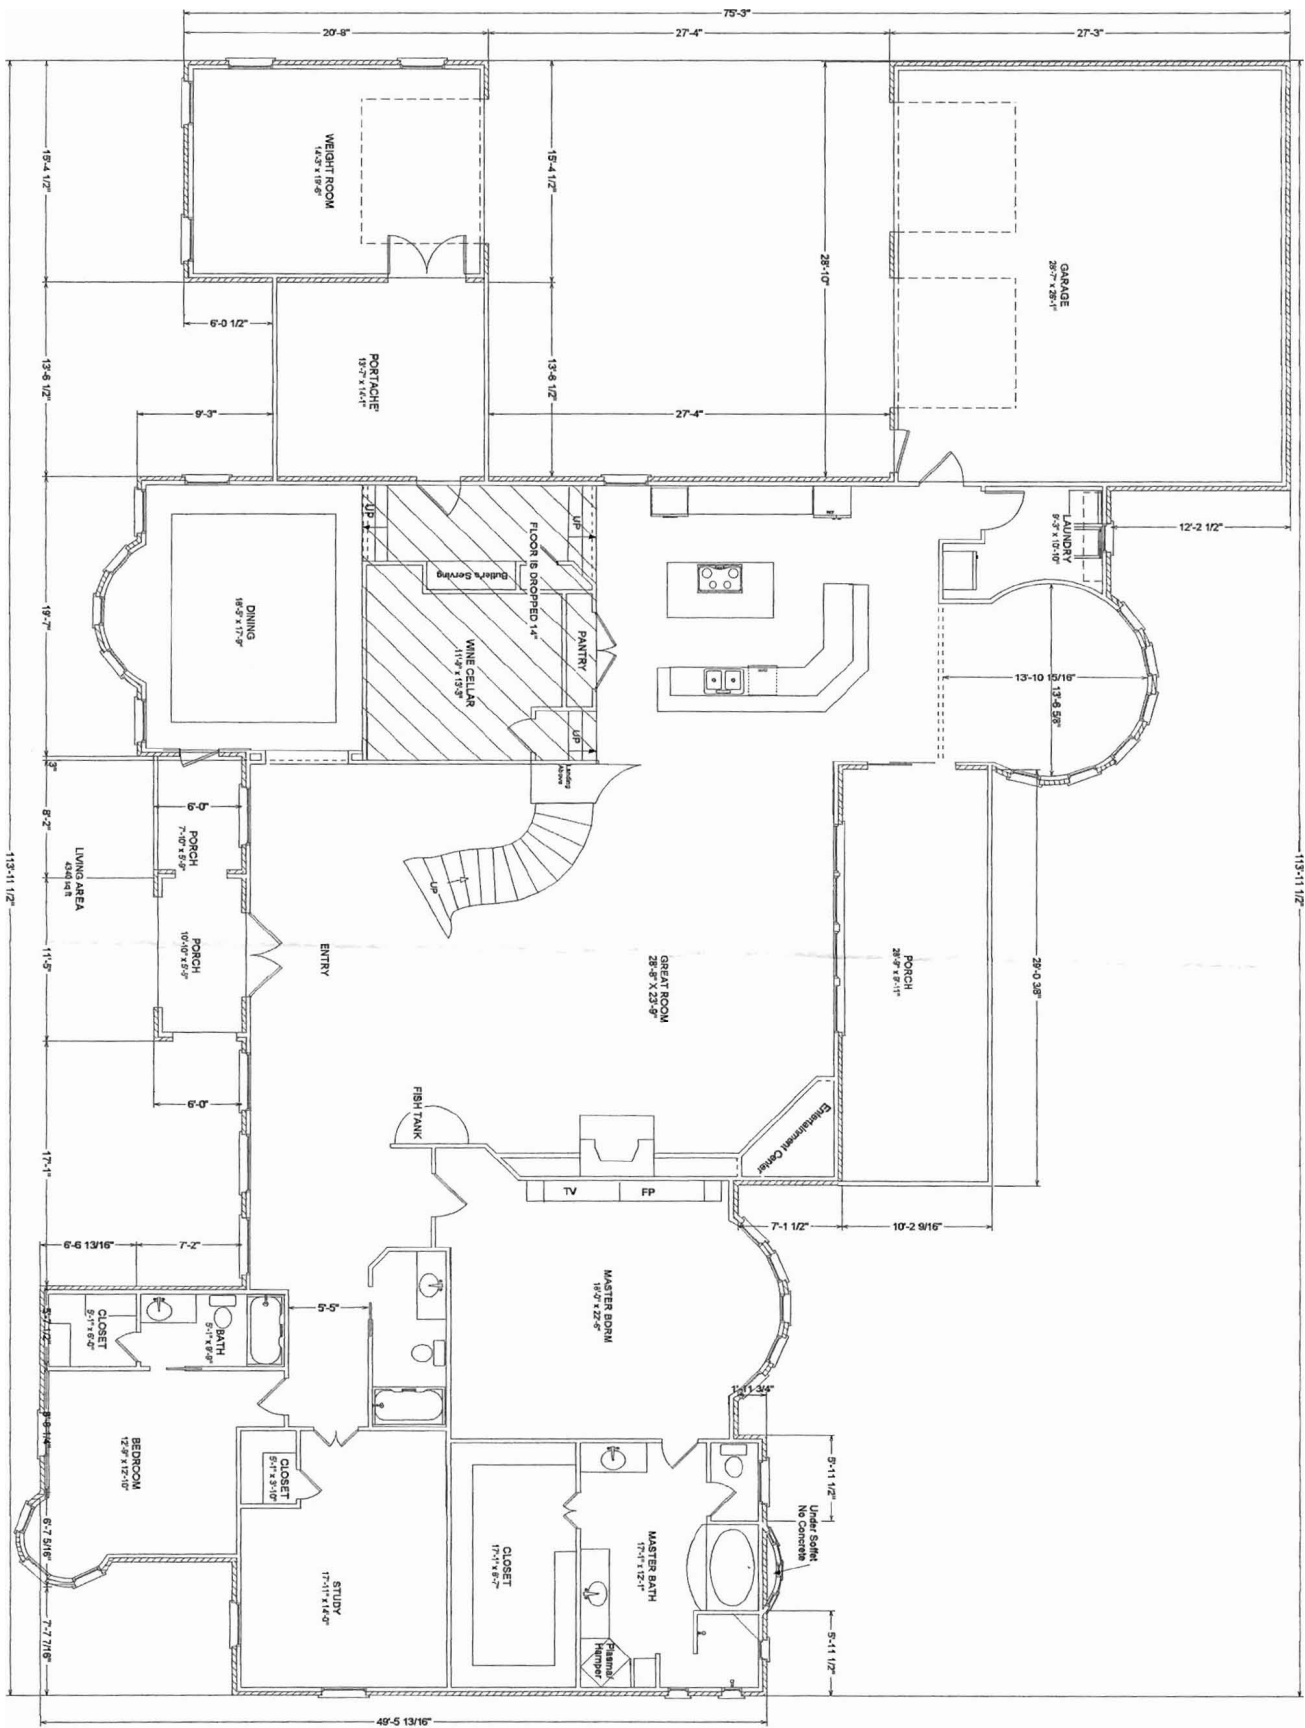

*Cashion Custom
Homes, LP*

1109 INDUSTRIAL BLVD. PLOT POINT, TX 76258
(940) 686-2888

Revisions

New Residence For:

DRAWING:

NO.
E:
:

DATE: _____
 SCALE: _____
 PAGE NO. _____

New Residence For: